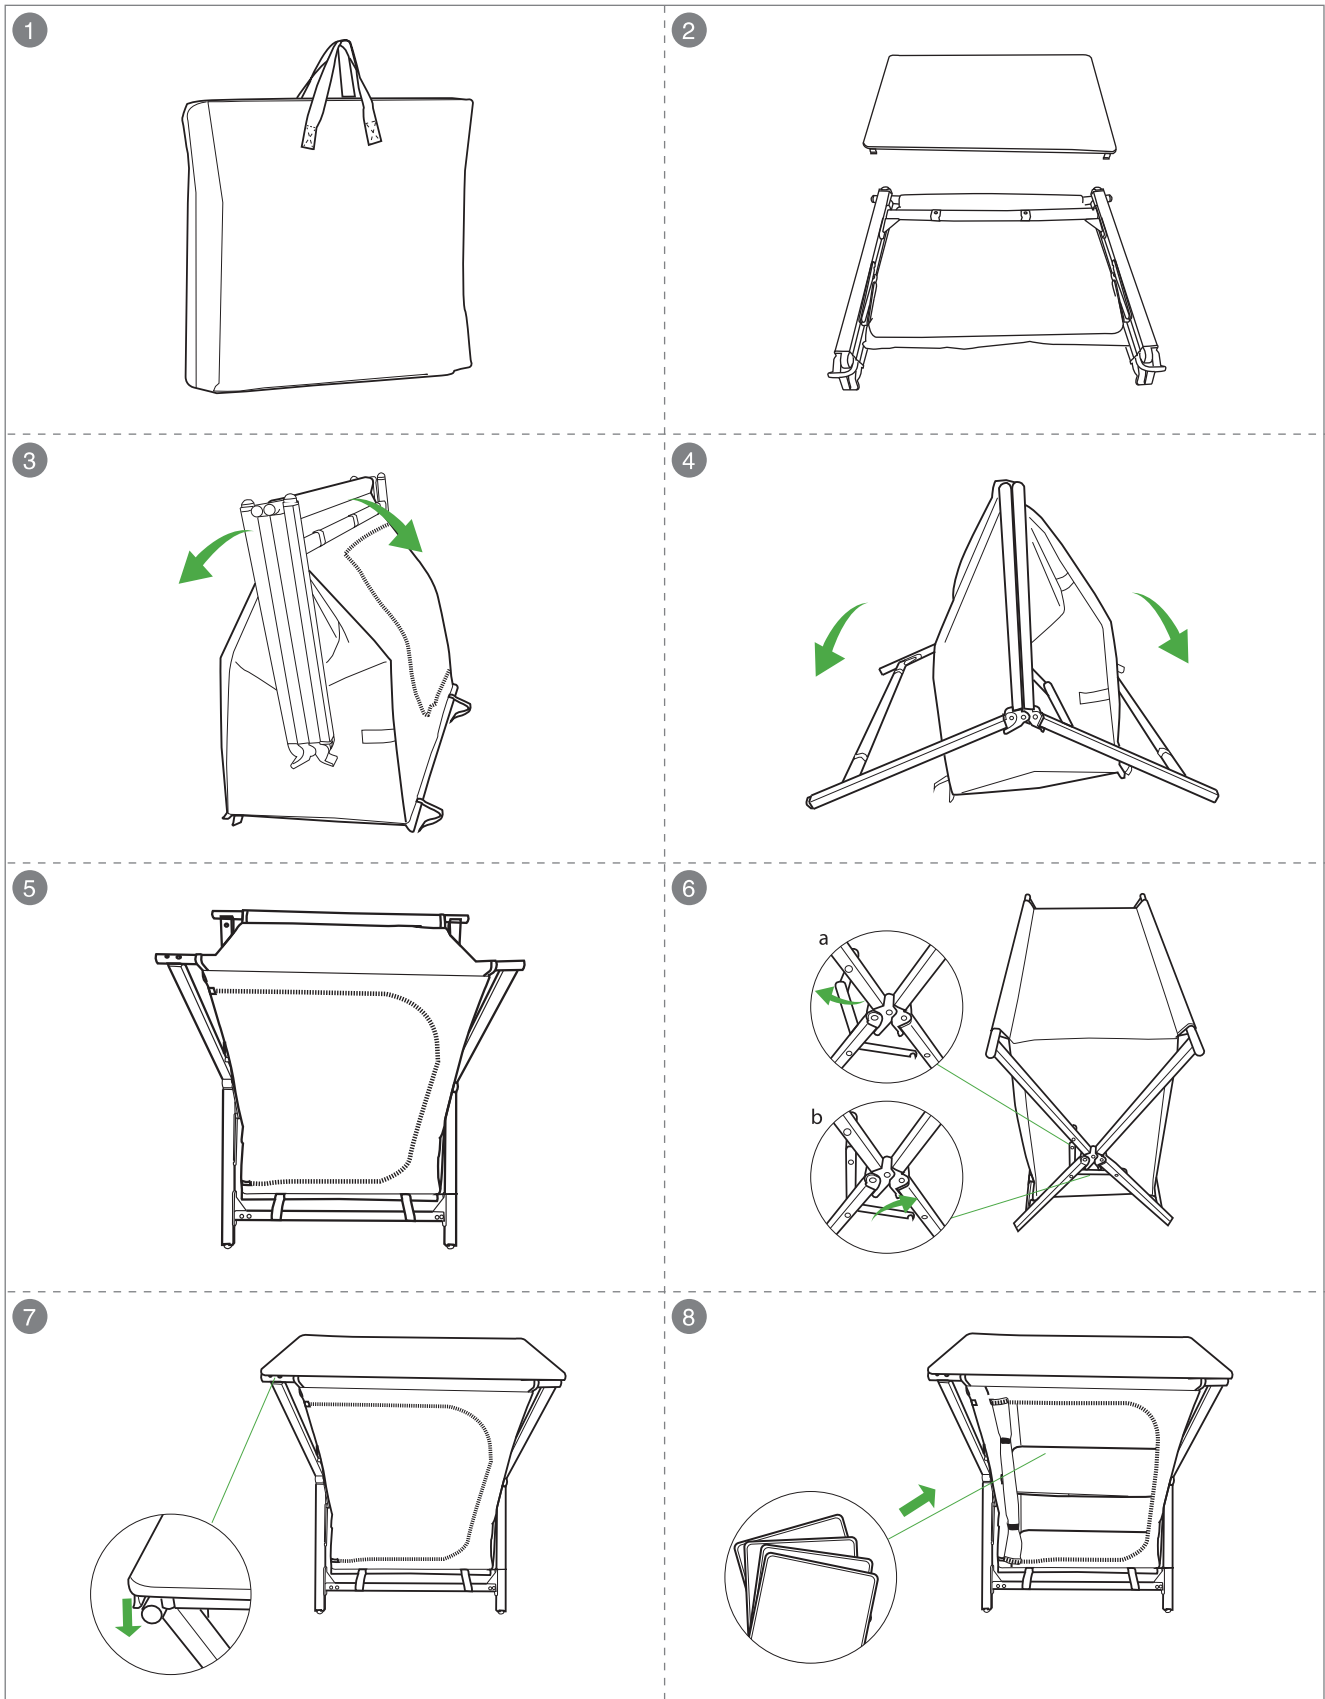

INSTRUCTION MANUAL

COOKING CUPBOARD

1693607

Assembly

INSTRUCTION MANUAL

COOKING CUPBOARD

1693607

Demolish